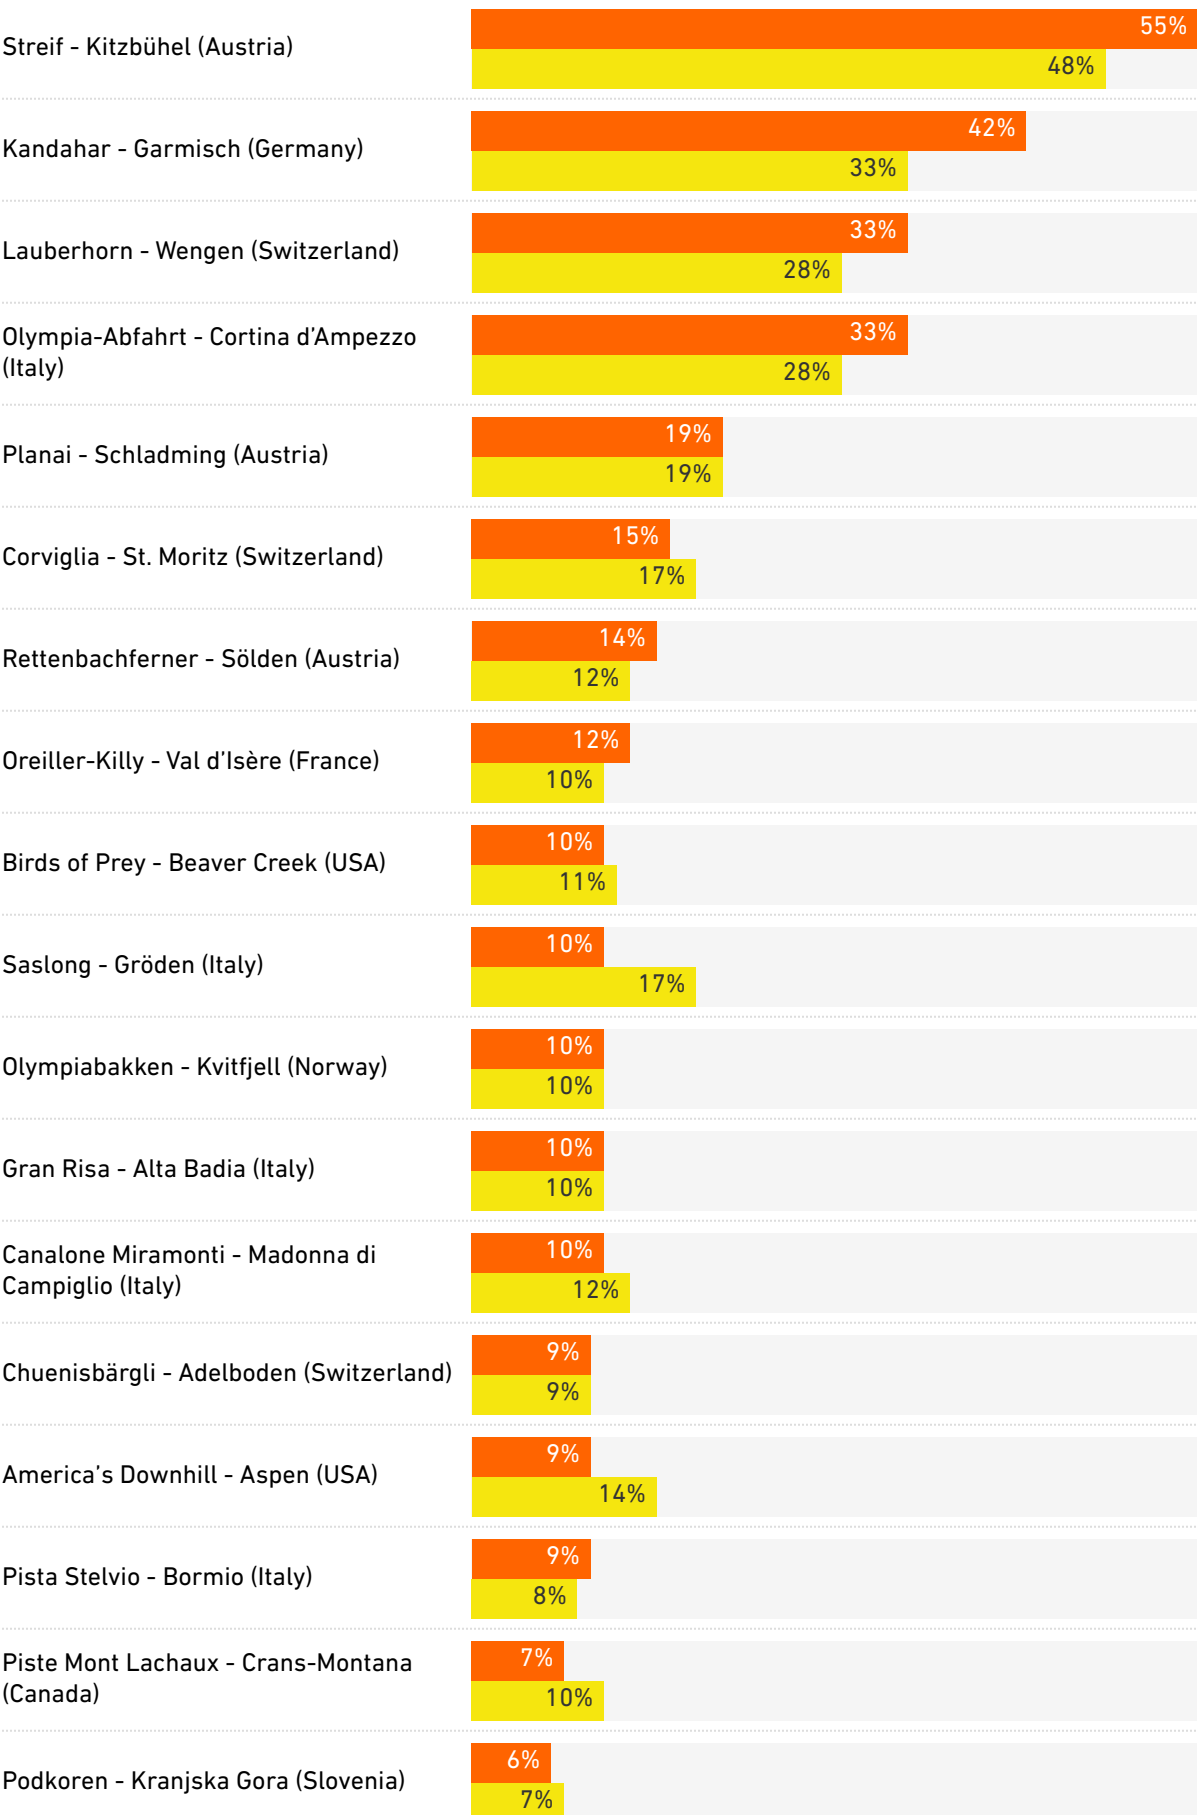

Evaluation of selected ski tracks for ski downhill races according to importance and prestige over time

01/26/2023

01/27/2026

Source: ONE8Y

Survey date: 01/26/2023 to 01/27/2026

Survey country: Germany

Sample: n=914 people interested in alpine skiing, with n=462 on 01/26/2023 and n=452 on 01/27/2026

Question: In your opinion, which downhill skiing tracks are the most important & prestigious? (Multiple answers possible; aided answers)